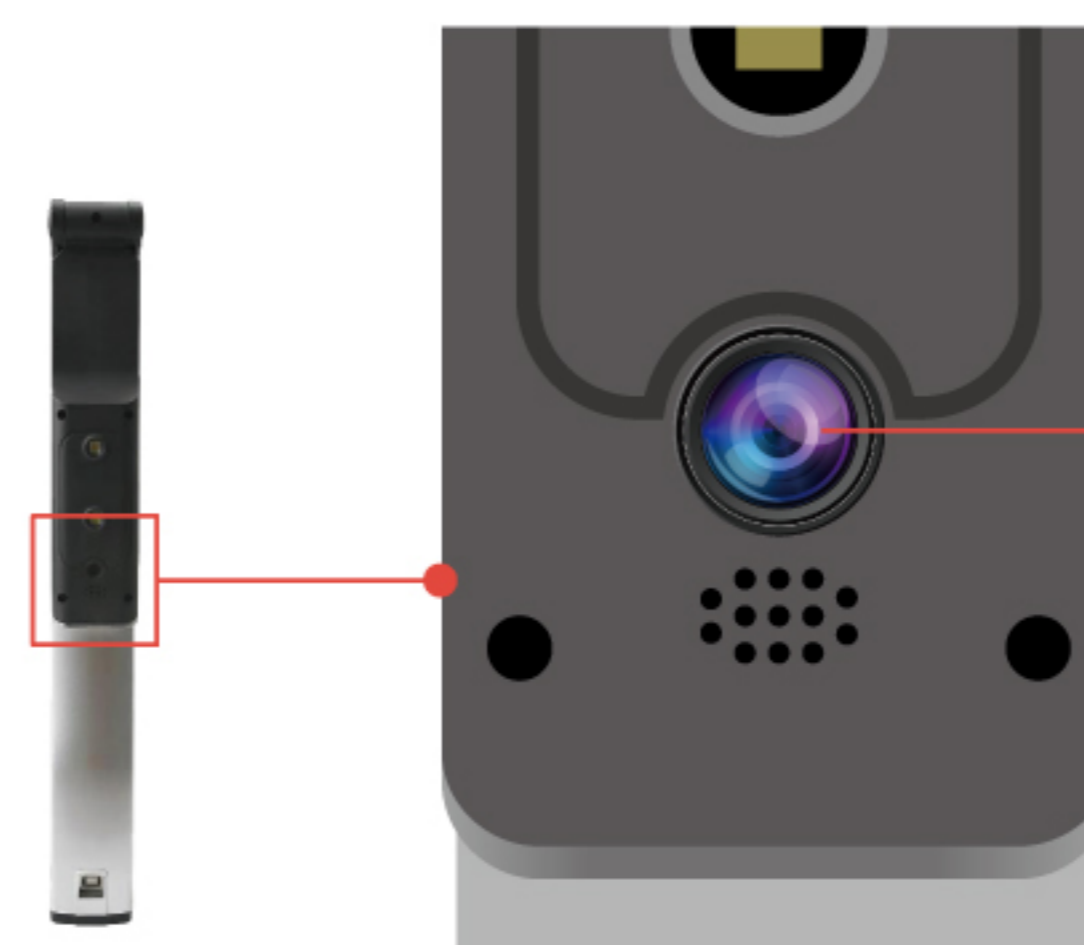

8 million pixels

With 8 million pixels of camera to display a high definition of images and movements.