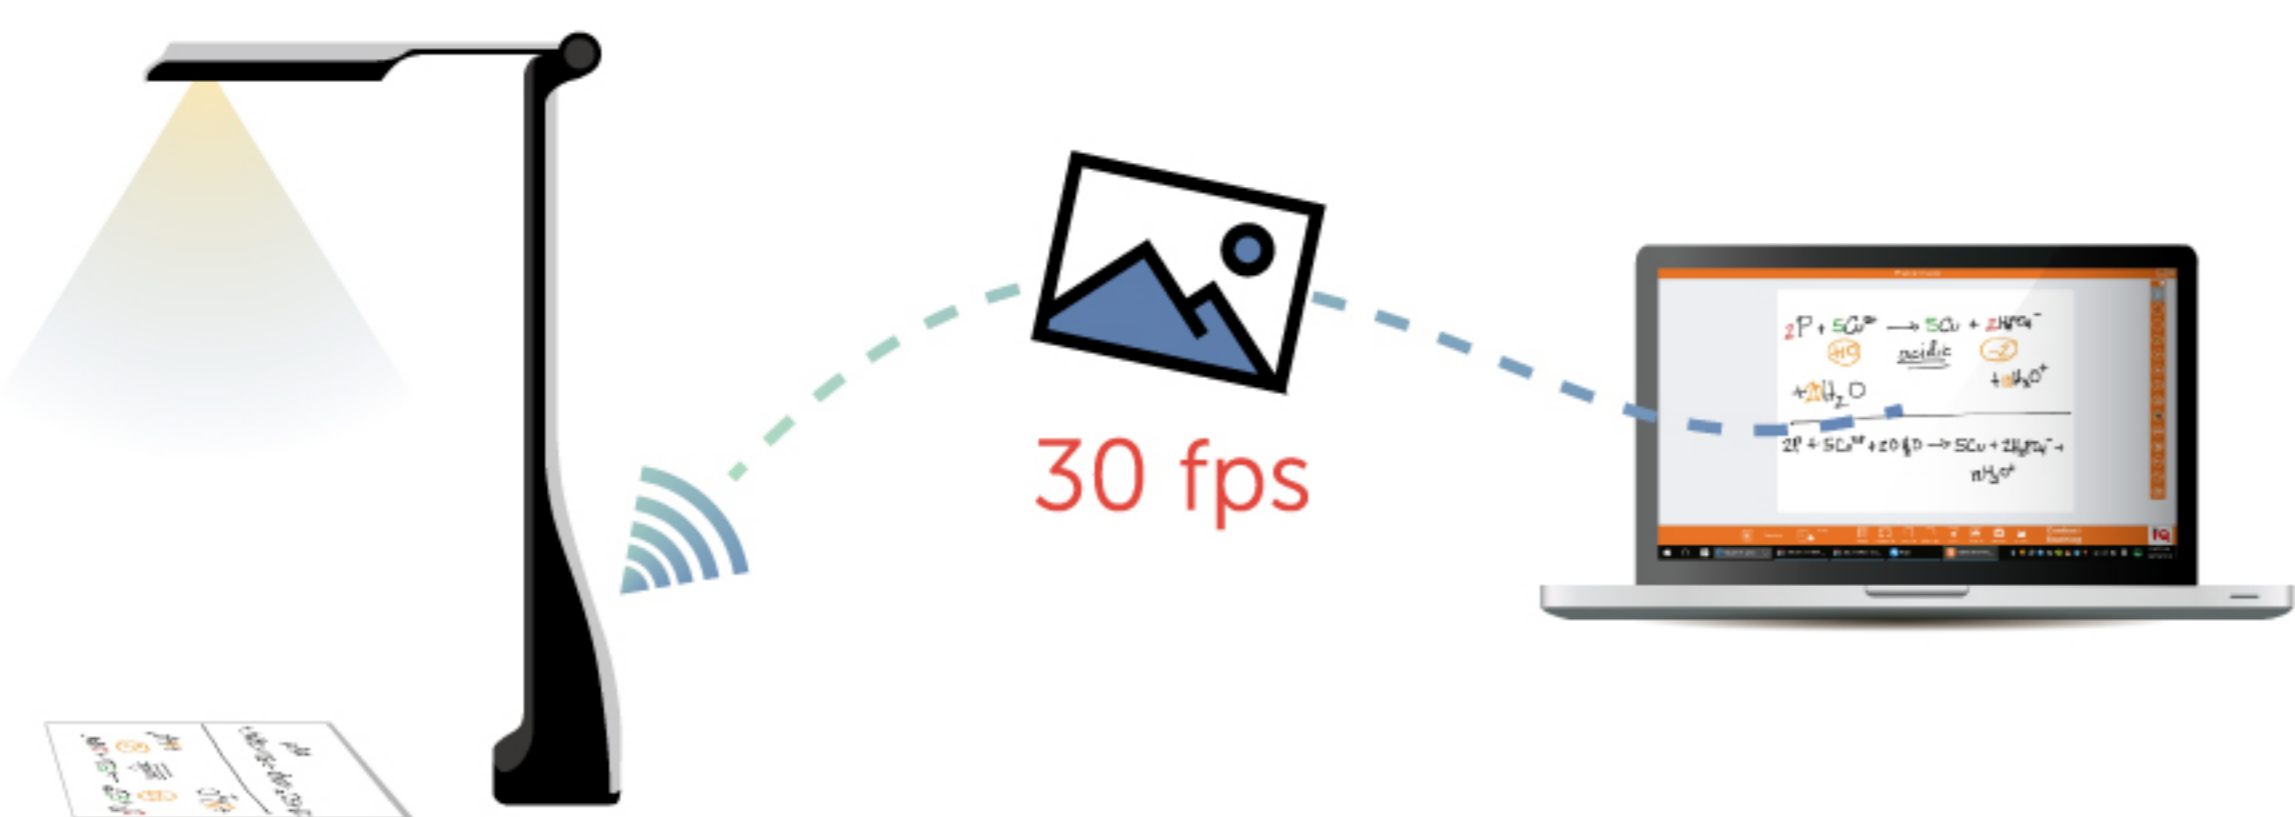

IQVIEW Wireless E3820

Interactive Document Camera

Shot script

Classroom activities

Wireless design

The camera arm can be flipped at 270 degrees.
The script can be shot at 90 degrees.
The classroom activities can be shot at 180 degrees.
It can be used as a simple recording device.

Wireless design, easy to carry.
Supports wireless WiFi multi-point connection.
Wireless transmission frequency 300M/S.
The overall weight is under 600g, light and convenient for mobile teaching.

Through transferred by wireless, the images of 720P and 1080P frame can keep above 30 fps.

A document camera can be connected to multiple computers. After installing the software, students can control the document camera through their own computer view the collected images.

A4 format

1 second shooting

Interactive Teaching Solution

IQView E3820 can transmit real time video and images captured into interactive whiteboards or flat panel (such as IQBoard, IQTouch etc.). This solution allows the teacher to capture and present students' learning procedure, groups' learning contrast, and group learning discussion. Teachers could explain and annotate at any time. And students could present their homework and share their learning process on their own seats.